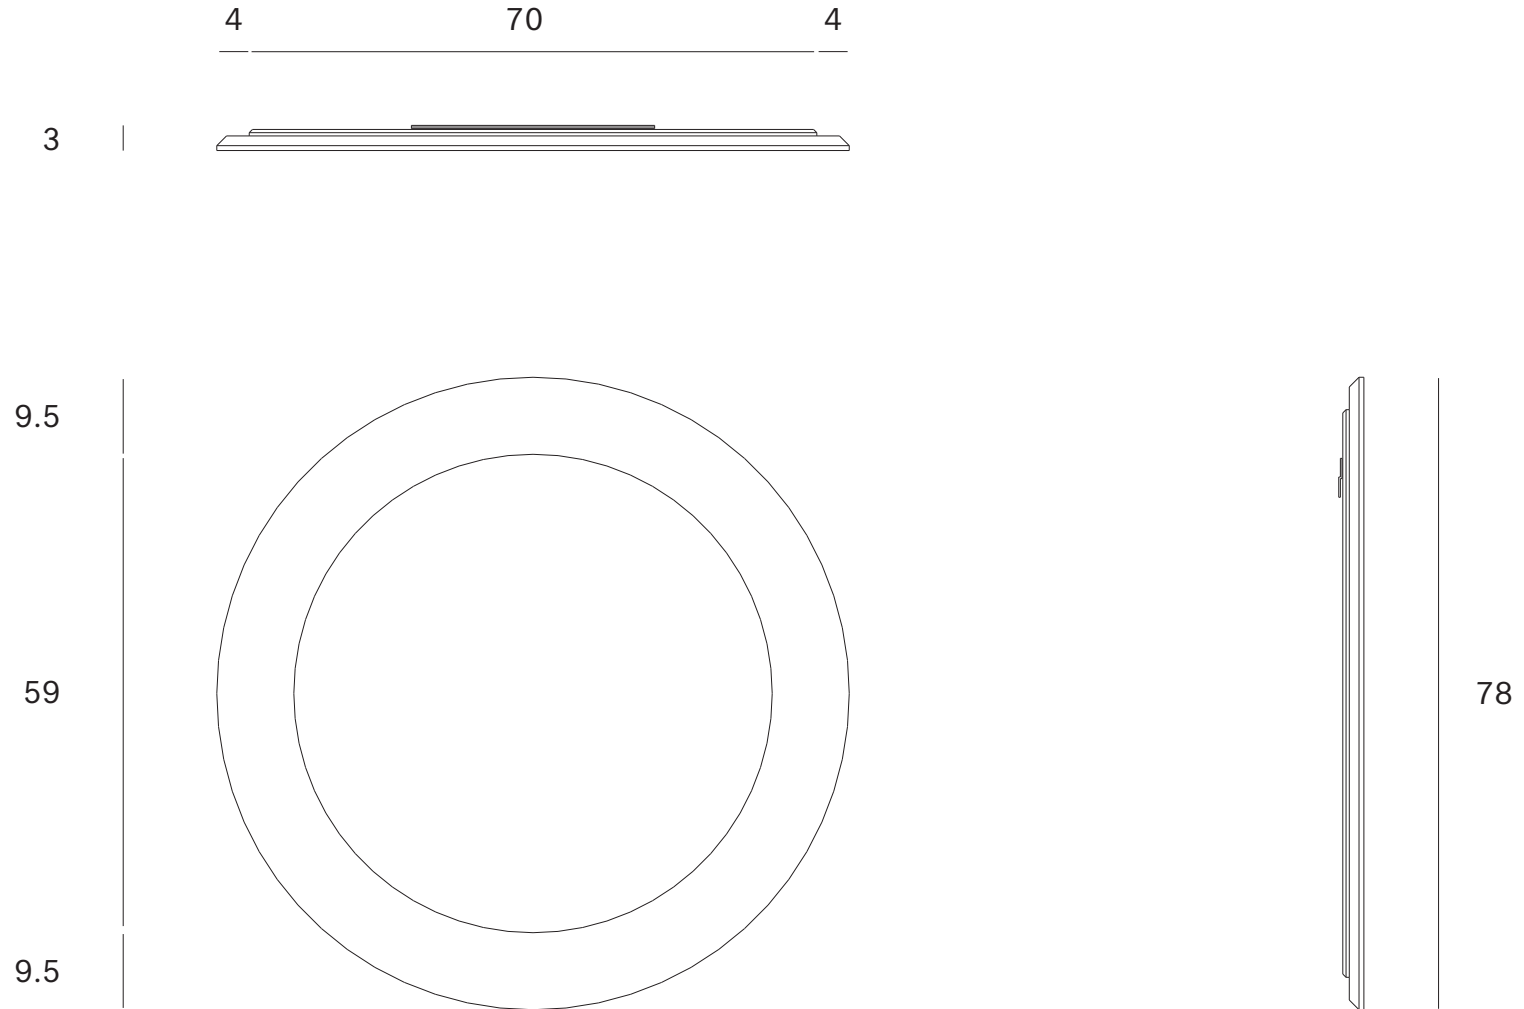

Ethnicraft

Sphere wall mirror - Dimensions (cm)

Ethnicraft

Sphere wall mirror - Dimensions (inches)