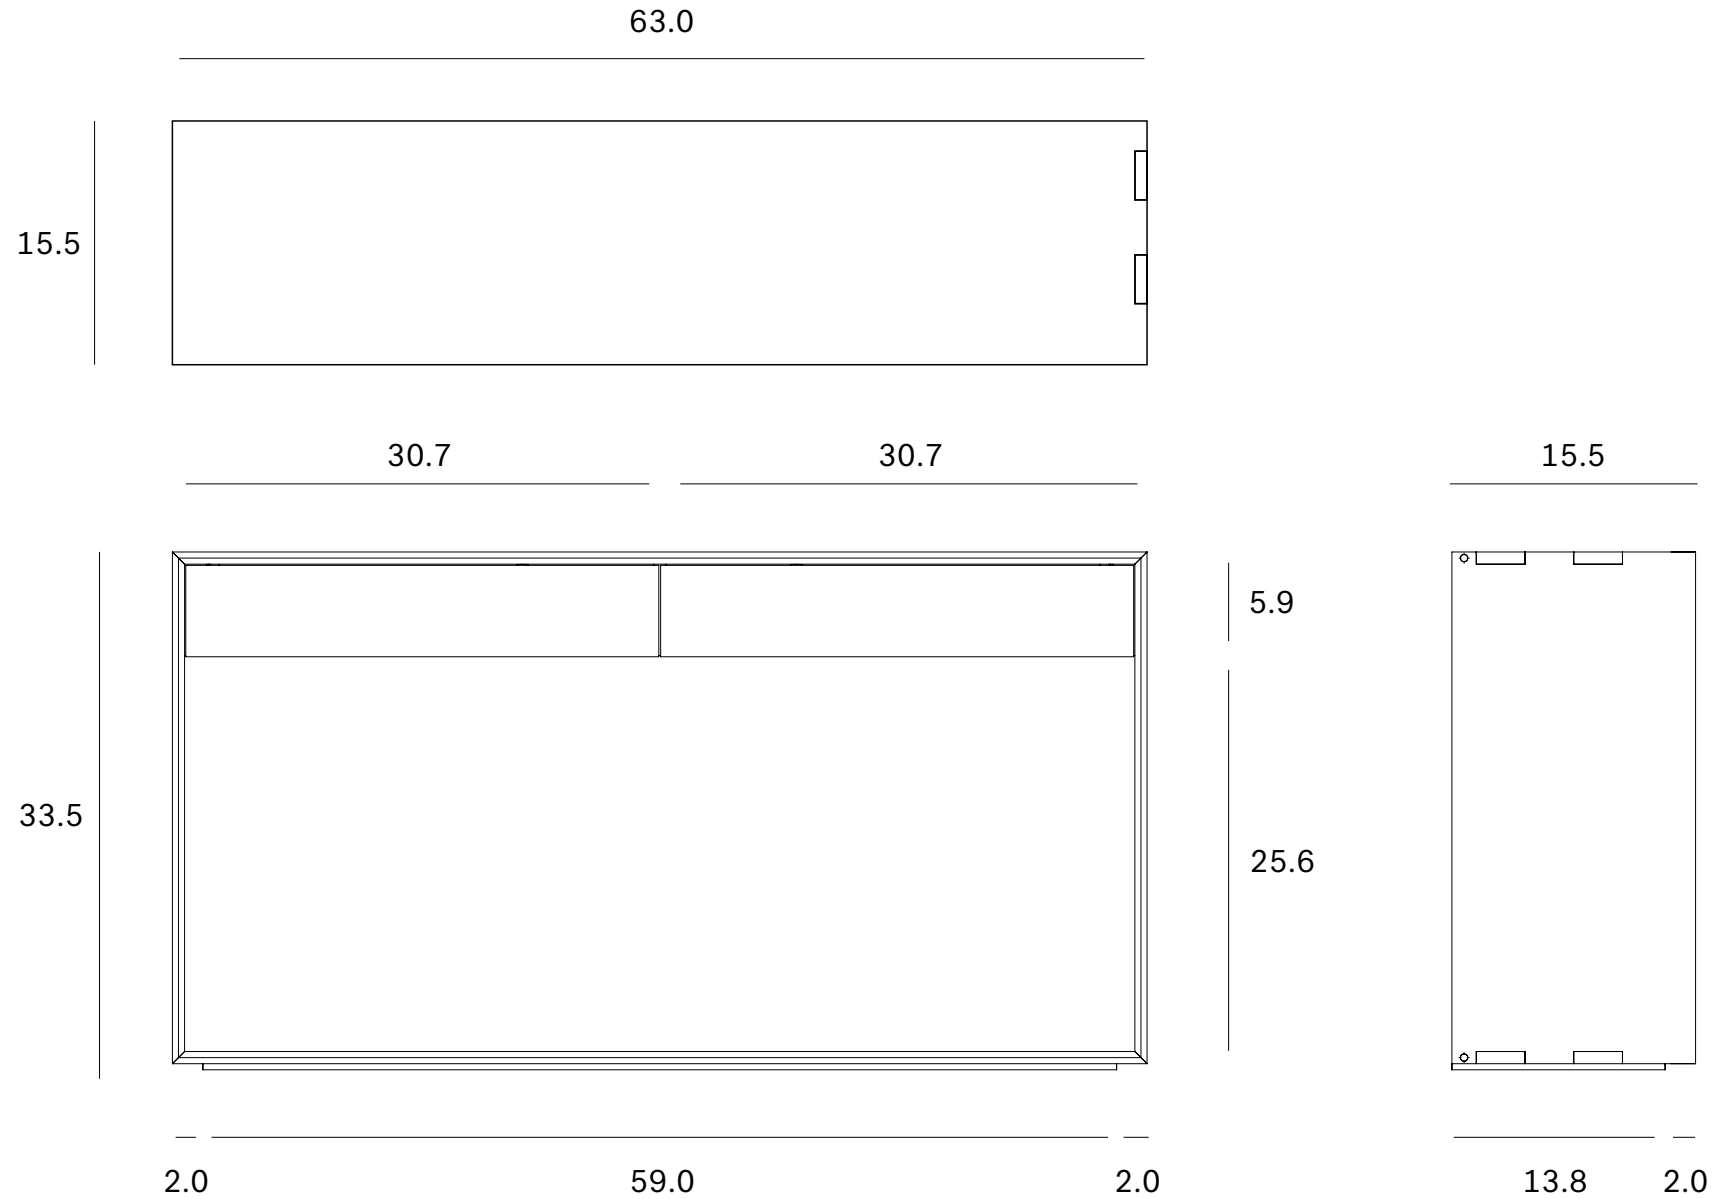

Nordic console - Dimensions (cm)

Ethnicraft

Nordic console - Dimensions (cm)

Ethnicraft

Nordic console - Dimensions (inches)

Ethnicraft

Nordic console - Dimensions (inches)